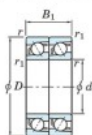

Deep groove ball bearing single row 7209-DT-FY-JTEKT - 7209-DT-FY-JTEKT

<https://www.123bearing.co.uk/bearing-housing/deep-groove-bearing/single-row/7209-dt-fy-jtekt>

Boundary dimensions

Bearing No.	Boundary dimensions(mm)						Basic load ratings(kN)		Fatigue load factor		Limiting speeds(min-1)
	d	D	B	r1(mm)	r2(mm)	Cr	Cor	Cu	f0	Grease Lub.	
7209DT FY	45	85	38	1.1	0.6	76.6	53.2	3.4	-	7500	

PRODUCT FEATURES

Brand	JTEKT
N° Ean13	3616060656742
Inside diameter	45 mm
Inside diameter	1.772" inch
Outside diameter	85 mm
Outside diameter	3.346" inch
Thickness	38 mm
Thickness	1.496" inch
Limiting speed	7500 rpm
Dynamic load	76.6 kN
Static load	53.2 kN
Packaging	1

contact@123bearing.co.uk

02038 087 274

CRT4 de Lesquin 60 Rue Du Haut De Sainghin 59273 Fretin FRANCE