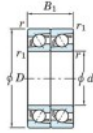

Deep groove ball bearing single row 7308-CDT-FY-JTEKT - 7308-CDT-FY-JTEKT

<https://www.123bearing.co.uk/bearing-housing/deep-groove-bearing/single-row/7308-cdt-fy-jtekt>

Boundary dimensions

Bearing No.	Boundary dimensions(mm)					Basic load ratings(kN)		Fatigue load factor		Limiting speeds(min-1)
	d	D	B	r1(mm)	r2(mm)	C0	C0r	C0i	60	Groove lub.
7308CDT FY	40	90	46	1.5	1	94.1	58.8	4.4	13.4	10000

PRODUCT FEATURES

Brand	JTEKT
N° Ean13	3616060656643
Inside diameter	40 mm
Inside diameter	1.575" inch
Outside diameter	90 mm
Outside diameter	3.543" inch
Thickness	46 mm
Thickness	1.811" inch
Limiting speed	10000 rpm
Dynamic load	94.1 kN
Static load	58.8 kN
Packaging	1

contact@123bearing.co.uk

02038 087 274

CRT4 de Lesquin 60 Rue Du Haut De Sainghin 59273 Fretin FRANCE