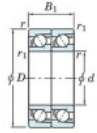

Deep groove ball bearing single row 7308-BDT-FY-JTEKT - 7308-BDT-FY-JTEKT

<https://www.123bearing.co.uk/bearing-housing/deep-groove-bearing/single-row/7308-bdt-fy-jtekt>

Boundary dimensions

Bearing No.	Boundary dimensions(mm)					Basic load ratings(kN)		Fatigue load factor		Limiting speeds(min-1)
	d	D	B	r1(mm)	r2(mm)	C_r	C_{0r}	C_u	f₀	Grease lub.
7308BDT FY	40	90	46	1.5	1	80.6	50.5	3.3	-	5500

PRODUCT FEATURES

Brand	JTEKT
N° Ean13	3616060656629
Inside diameter	40 mm
Inside diameter	1.575" inch
Outside diameter	90 mm
Outside diameter	3.543" inch
Thickness	46 mm
Thickness	1.811" inch
Limiting speed	5500 rpm
Dynamic load	80.6 kN
Static load	50.5 kN
Packaging	1

contact@123bearing.co.uk

02038 087 274

CRT4 de Lesquin 60 Rue Du Haut De Sainghin 59273 Fretin FRANCE