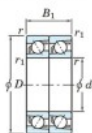

Deep groove ball bearing single row 7307-CDT-FY-JTEKT - 7307-CDT-FY-JTEKT

<https://www.123bearing.co.uk/bearing-housing/deep-groove-bearing/single-row/7307-cdt-fy-jtekt>

Boundary dimensions

Bearing No.	Boundary dimensions(mm)					Basic load ratings(kN)		Fatigue load factor		Limiting speeds(min-1)
	d	D	B	r1(min)	r1(max)	C_r	C_{0r}	C_r	C_{0r}	
7307CDT FY	35	80	42	1.5	1	77	47.2	3.5	13.4	11000

PRODUCT FEATURES

Brand	JTEKT
N° Ean13	3616060656506
Inside diameter	35 mm
Outside diameter	80 mm
Thickness	42 mm
Limiting speed	11000 rpm
Dynamic load	77 kN
Static load	47.2 kN
Packaging	1

contact@123bearing.co.uk

02038 087 274

CRT4 de Lesquin 60 Rue Du Haut De Sainghin 59273 Fretin FRANCE