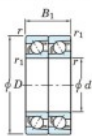

Deep groove ball bearing single row 7307-BDT-FY-JTEKT - 7307-BDT-FY-JTEKT

<https://www.123bearing.co.uk/bearing-housing/deep-groove-bearing/single-row/7307-bdt-fy-jtekt>

Boundary dimensions

Bearing No.	Boundary dimensions(mm)						Basic load ratings(kN)		Fatigue load limit(kN)	factor	Limiting speeds(min-1)
	d	D	B	r1(mm)	r2(mm)	Cr	C0r	Cu	f0	Grease lub.	
7307BDT FY	35	80	42	1.5	1	65.9	40.5	2.65	-	6200	

PRODUCT FEATURES

Brand	JTEKT
N° Ean13	3616060656483
Inside diameter	35 mm
Outside diameter	80 mm
Thickness	42 mm
Limiting speed	6200 rpm
Dynamic load	65.9 kN
Static load	40.5 kN
Packaging	1

contact@123bearing.co.uk

02038 087 274

CRT4 de Lesquin 60 Rue Du Haut De Sainghin 59273 Fretin FRANCE