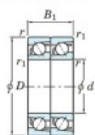

Deep groove ball bearing single row 7306-DT-FY-JTEKT - 7306-DT-FY-JTEKT

<https://www.123bearing.co.uk/bearing-housing/deep-groove-bearing/single-row/7306-dt-fy-jtekt>

Boundary dimensions

Bearing No.	Boundary dimensions(mm)						Basic load ratings(kN)		Fatigue load limit(kN)	Fatigue factor	Limiting speeds(min-1)
	d	D	B	r1(mm)	r2(mm)	Cr	C0r	C0i	f0	Grease lub.	
7306DT FY	30	72	38	1.1	0.6	61.1	37.8	2.6	-	9200	

PRODUCT FEATURES

Brand	JTEKT
N° Ean13	3616060656360
Inside diameter	30 mm
Outside diameter	72 mm
Thickness	38 mm
Limiting speed	9200 rpm
Dynamic load	61.1 kN
Static load	37.8 kN
Packaging	1

contact@123bearing.co.uk

02038 087 274

CRT4 de Lesquin 60 Rue Du Haut De Sainghin 59273 Fretin FRANCE