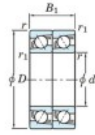

Deep groove ball bearing single row 7405-DT-FY-JTEKT - 7405-DT-FY-JTEKT

<https://www.123bearing.co.uk/bearing-housing/deep-groove-bearing/single-row/7405-dt-fy-jtekt>

Boundary dimensions

Bearing No.	Boundary dimensions(mm)					Basic load ratings(kN)		Fatigue load limit(kN)		factor	Limiting speeds(min-1)
	d	D	B	r1(mm)	r2(mm)	Cr	C0r	C0r	ng		
7405DT FY	25	80	42	1.5	1	80.7	46.3	3.6	-	-	6400

PRODUCT FEATURES

Brand	JTEKT
N° Ean13	3616060656261
Inside diameter	25 mm
Outside diameter	80 mm
Thickness	42 mm
Limiting speed	6400 rpm
Dynamic load	80.7 kN
Static load	46.3 kN
Packaging	1

contact@123bearing.co.uk

02038 087 274

CRT4 de Lesquin 60 Rue Du Haut De Sainghin 59273 Fretin FRANCE