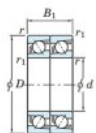

Deep groove ball bearing single row 7205-BDT-FY-JTEKT - 7205-BDT-FY-JTEKT

<https://www.123bearing.co.uk/bearing-housing/deep-groove-bearing/single-row/7205-bdt-fy-jtekt>

Boundary dimensions

Bearing No.	Boundary dimensions(mm)					Basic load ratings(kN)		Fatigue load factor	Limiting speeds(min-1)
	d	D	B	r1(mm)	r1(max)	C	C0	f0	Gross Lb.
7205BDT FY	25	52	30	1	0.6	28.4	17.4	1.05	9200

PRODUCT FEATURES

Brand	JTEKT
N° Ean13	3616060656193
Inside diameter	25 mm
Outside diameter	52 mm
Thickness	30 mm
Limiting speed	9200 rpm
Dynamic load	28.4 kN
Static load	17.4 kN
Packaging	1

contact@123bearing.co.uk

02038 087 274

CRT4 de Lesquin 60 Rue Du Haut De Sainghin 59273 Fretin FRANCE