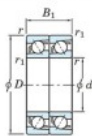

Deep groove ball bearing single row 7404-DT-FY-JTEKT - 7404-DT-FY-JTEKT

<https://www.123bearing.co.uk/bearing-housing/deep-groove-bearing/single-row/7404-dt-fy-jtekt>

Boundary dimensions

Bearing No.	Boundary dimensions(mm)						Basic load ratings(kN)		Fatigue load factor		Limiting speeds(min-1)
	d	D	B	r1(mm)	r2(mm)	C_r	C_{0r}	C₁₀	f₀	Grease lub.	
7404DT FY	20	72	38	1.1	0.6	72.3	38.2	3	-	7400	

PRODUCT FEATURES

Brand	JTEKT
N° Ean13	3616060656148
Inside diameter	20 mm
Outside diameter	72 mm
Thickness	38 mm
Limiting speed	7400 rpm
Dynamic load	72.3 kN
Static load	38.2 kN
Packaging	1

contact@123bearing.co.uk

02038 087 274

CRT4 de Lesquin 60 Rue Du Haut De Sainghin 59273 Fretin FRANCE