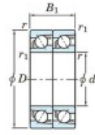

Deep groove ball bearing single row 7204-BDT-FY-JTEKT - 7204-BDT-FY-JTEKT

<https://www.123bearing.co.uk/bearing-housing/deep-groove-bearing/single-row/7204-bdt-fy-jtekt>

Boundary dimensions

Bearing No.	Boundary dimensions(mm)						Basic load ratings(kN)		Fatigue load factor		Limiting speeds(min-1)
	d	D	B	r1(mm)	r2(mm)	Cr	Cor	C01	f0	Gross Lub.	
7204BDT FY	20	47	28	1	0.6	27	15.4	1	-	10000	

PRODUCT FEATURES

Brand	JTEKT
N° Ean13	3616060656070
Inside diameter	20 mm
Outside diameter	47 mm
Thickness	28 mm
Limiting speed	10000 rpm
Dynamic load	27 kN
Static load	15.4 kN
Packaging	1

contact@123bearing.co.uk

02038 087 274

CRT4 de Lesquin 60 Rue Du Haut De Sainghin 59273 Fretin FRANCE