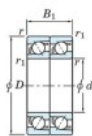

Deep groove ball bearing single row 7201-BDT-FY-JTEKT - 7201-BDT-FY-JTEKT

<https://www.123bearing.co.uk/bearing-housing/deep-groove-bearing/single-row/7201-bdt-fy-jtekt>

Boundary dimensions

Bearing No.	Boundary dimensions(mm)						Basic load ratings(kN)			Fatigue load factor		Limiting speeds(r/min-1)
	d	D	B	r1(mm)	r2(mm)	Cr	C0r	lim(BkN)	Cv	f0	Grease lub	
7201BDT FY	12	32	20	0.6	0.3	14	6.8	0.48	-	-	16000	

PRODUCT FEATURES

Brand	JTEKT
N° Ean13	3616060655806
Inside diameter	12 mm
Inside diameter	0.472" inch
Outside diameter	32 mm
Outside diameter	1.26" inch
Thickness	20 mm
Thickness	0.787" inch
Limiting speed	16000 rpm
Dynamic load	14 kN
Static load	6.8 kN
Packaging	1

contact@123bearing.co.uk

02038 087 274

CRT4 de Lesquin 60 Rue Du Haut De Sainghin 59273 Fretin FRANCE