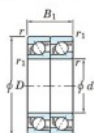

Deep groove ball bearing single row 7319-DT-JTEKT - 7319-DT-JTEKT

<https://www.123bearing.co.uk/bearing-housing/deep-groove-bearing/single-row/7319-dt-jtekt>

Boundary dimensions

Bearing No.	Boundary dimensions(mm)					Basic load ratings(kN)		Fatigue load factor	Limiting speeds(min-1)
	d	D	B	r1(mm)	r2(mm)	Cr	Cor	fw	Grease lub.
7319DT	95	200	90	3	1.1	371	325	13.8	2500

PRODUCT FEATURES

Brand	JTEKT
N° Ean13	3616060655608
Inside diameter	95 mm
Outside diameter	200 mm
Thickness	90 mm
Limiting speed	2500 rpm
Dynamic load	371 kN
Static load	325 kN
Packaging	1

contact@123bearing.co.uk

02038 087 274

CRT4 de Lesquin 60 Rue Du Haut De Sainghin 59273 Fretin FRANCE