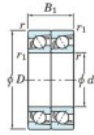

Deep groove ball bearing single row 7219-CDT-JTEKT - 7219-CDT-JTEKT

<https://www.123bearing.co.uk/bearing-housing/deep-groove-bearing/single-row/7219-cdt-jtekt>

Boundary dimensions

Bearing No.	Boundary dimensions(mm)					Basic load ratings(kN)		Fatigue load factor		Limiting speeds(min-1)
	d	D	B	r1(mm)	r2(mm)	C_r	C_{0r}	C_{0e}	f0	Grease lub.
7219CDT	95	170	64	2.1	1.1	282	240	13.5	14.6	3900

PRODUCT FEATURES

Brand	JTEKT
N° Ean13	3616060655585
Inside diameter	95 mm
Outside diameter	170 mm
Thickness	64 mm
Limiting speed	3900 rpm
Dynamic load	282 kN
Static load	240 kN
Packaging	1

contact@123bearing.co.uk

02038 087 274

CRT4 de Lesquin 60 Rue Du Haut De Sainghin 59273 Fretin FRANCE