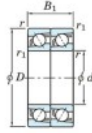

Deep groove ball bearing single row 7316-DT-JTEKT - 7316-DT-JTEKT

<https://www.123bearing.co.uk/bearing-housing/deep-groove-bearing/single-row/7316-dt-jtekt>

Boundary dimensions

Bearing No.	Boundary dimensions(mm)					Basic load ratings(kN)		Fatigue load limit(kN)	Fatigue factor	Limiting speeds(min-1)
	d	D	B	r1(mm)	r2(mm)	Cr	C0r	C0i	f0	Grease lub.
7316DT	80	170	78	2.1	1.1	299	238	14.7	-	3000

PRODUCT FEATURES

Brand	JTEKT
N° Ean13	3616060655417
Inside diameter	80 mm
Outside diameter	170 mm
Thickness	78 mm
Limiting speed	3000 rpm
Dynamic load	299 kN
Static load	238 kN
Packaging	1

contact@123bearing.co.uk

02038 087 274

CRT4 de Lesquin 60 Rue Du Haut De Sainghin 59273 Fretin FRANCE