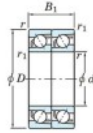

Deep groove ball bearing single row 7315-CDT-JTEKT - 7315-CDT-JTEKT

<https://www.123bearing.co.uk/bearing-housing/deep-groove-bearing/single-row/7315-cdt-jtekt>

Boundary dimensions

Bearing No.	Boundary dimensions(mm)					Basic load ratings(kN)		Fatigue load factor		Limiting speeds(min-1)
	d	D	B	r1(mm)	r2(mm)	Cr	C0r	C0	f0	
7315CDT	75	160	74	2.1	1.1	296	227	15.5	13.4	4400

PRODUCT FEATURES

Brand	JTEKT
N° Ean13	3616060655363
Inside diameter	75 mm
Outside diameter	160 mm
Thickness	74 mm
Limiting speed	4400 rpm
Dynamic load	296 kN
Static load	227 kN
Packaging	1

contact@123bearing.co.uk

02038 087 274

CRT4 de Lesquin 60 Rue Du Haut De Sainghin 59273 Fretin FRANCE