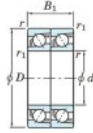

Deep groove ball bearing single row 7312-CDT-JTEKT - 7312-CDT-JTEKT

<https://www.123bearing.co.uk/bearing-housing/deep-groove-bearing/single-row/7312-cdt-jtekt>

Boundary dimensions

Bearing No.	Boundary dimensions(mm)					Basic load ratings(kN)		Fatigue load factor		Limiting speeds(min-1)
	d	D	B	r1(mm)	r2(mm)	Cr	CDr	Cu	FD	Grease lub.
7312CDT	60	130	62	2.1	1.1	213	153	114	13.4	5400

PRODUCT FEATURES

Brand	JTEKT
N° Ean13	3616060655189
Inside diameter	60 mm
Outside diameter	130 mm
Thickness	62 mm
Limiting speed	5400 rpm
Dynamic load	213 kN
Static load	153 kN
Packaging	1

contact@123bearing.co.uk

02038 087 274

CRT4 de Lesquin 60 Rue Du Haut De Sainghin 59273 Fretin FRANCE