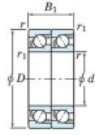

Deep groove ball bearing single row 7312-DT-JTEKT - 7312-DT-JTEKT

<https://www.123bearing.co.uk/bearing-housing/deep-groove-bearing/single-row/7312-dt-jtekt>

Boundary dimensions

Bearing No.	Boundary dimensions(mm)					Basic load ratings(kN)		Fatigue load factor		Limiting speeds(min-1)
	d	D	B	r1(mm)	r2(mm)	C0	C0e	C10	f0	Grease lub.
7312DT	60	130	62	2.1	1.1	199	143	10	-	4000

PRODUCT FEATURES

Brand	JTEKT
N° Ean13	4549250201059
Inside diameter	60 mm
Outside diameter	130 mm
Thickness	62 mm
Limiting speed	4000 rpm
Dynamic load	199 kN
Static load	143 kN
Packaging	1

contact@123bearing.co.uk

02038 087 274

CRT4 de Lesquin 60 Rue Du Haut De Sainghin 59273 Fretin FRANCE