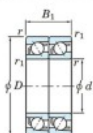

Deep groove ball bearing single row 7310-DT-JTEKT - 7310-DT-JTEKT

<https://www.123bearing.co.uk/bearing-housing/deep-groove-bearing/single-row/7310-dt-jtekt>

Boundary dimensions

Bearing No.	Boundary dimensions(mm)					Basic load ratings(kN)		Fatigue load factor		Limiting speeds(min-1)
	d	D	B	r1(mm)	r2(mm)	C0	C00	C01	HP	Grease lub.
7310DT	50	110	54	2	1	151	105	7.35	-	4600

PRODUCT FEATURES

Brand	JTEKT
N° Ean13	3616060655066
Inside diameter	50 mm
Outside diameter	110 mm
Thickness	54 mm
Limiting speed	4600 rpm
Dynamic load	151 kN
Static load	105 kN
Packaging	1

contact@123bearing.co.uk

02038 087 274

CRT4 de Lesquin 60 Rue Du Haut De Sainghin 59273 Fretin FRANCE