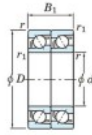

Deep groove ball bearing single row 7308-CDT-JTEKT - 7308-CDT-JTEKT

<https://www.123bearing.co.uk/bearing-housing/deep-groove-bearing/single-row/7308-cdt-jtekt>

Boundary dimensions

Bearing No.	Boundary dimensions(mm)					Basic load ratings(kN)			Fatigue load factor	Limiting speeds(min-1)
	d	D	B	r1(mm)	r2(mm)	Cr	CO*	Ca	f0	Grease Lub
7308CDT	40	90	46	1.5	1	106	70.5	5.25	13.4	8000

PRODUCT FEATURES

Brand	JTEKT
N° Ean13	3616060654885
Inside diameter	40 mm
Outside diameter	90 mm
Thickness	46 mm
Limiting speed	8000 rpm
Dynamic load	106 kN
Static load	70.5 kN
Packaging	1

contact@123bearing.co.uk

02038 087 274

CRT4 de Lesquin 60 Rue Du Haut De Sainghin 59273 Fretin FRANCE