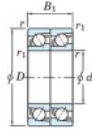

Deep groove ball bearing single row 7307-DT-JTEKT - 7307-DT-JTEKT

<https://www.123bearing.co.uk/bearing-housing/deep-groove-bearing/single-row/7307-dt-jtekt>

Boundary dimensions

Bearing No.	Boundary dimensions(mm)				Basic load ratings(kN)		Fatigue load limit(kN)	factor	Limiting speeds(min-1)
	d	D	B	r1(mm)	r2(mm)	C0	C0		
7307DT	35	80	42	1.5	1	81.1	52.8	3.65	6500

PRODUCT FEATURES

Brand	JTEKT
N° Ean13	3616060654793
Inside diameter	35 mm
Outside diameter	80 mm
Thickness	42 mm
Limiting speed	6500 rpm
Dynamic load	81.1 kN
Static load	52.8 kN
Packaging	1

contact@123bearing.co.uk

02038 087 274

CRT4 de Lesquin 60 Rue Du Haut De Sainghin 59273 Fretin FRANCE