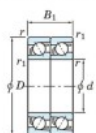

Deep groove ball bearing single row 7303-DT-JTEKT - 7303-DT-JTEKT

<https://www.123bearing.co.uk/bearing-housing/deep-groove-bearing/single-row/7303-dt-jtekt>

Boundary dimensions

Bearing No.	Boundary dimensions(mm)					Basic load ratings(kN)		Fatigue load factor		Limiting speeds(min-1)
	d	D	B	r1(mm)	r2(mm)	Cr	Cor	Cu	f0	Grease lub.
7303DT	17	47	28	1	0.6	32.5	17.5	1.3	-	12000

PRODUCT FEATURES

Brand	JTEKT
N° Ean13	3616060654724
Inside diameter	17 mm
Outside diameter	47 mm
Thickness	28 mm
Limiting speed	12000 rpm
Dynamic load	32.5 kN
Static load	17.5 kN
Packaging	1

contact@123bearing.co.uk

02038 087 274

CRT4 de Lesquin 60 Rue Du Haut De Sainghin 59273 Fretin FRANCE