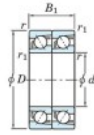

Deep groove ball bearing single row 7203-CDT-JTEKT - 7203-CDT-JTEKT

<https://www.123bearing.co.uk/bearing-housing/deep-groove-bearing/single-row/7203-cdt-jtekt>

Boundary dimensions

Bearing No.	Boundary dimensions(mm)						Basic load ratings(kN)		Fatigue load limit(kN)	factor	Limiting speeds(min-1)
	d	D	B	r1(mm)	r2(mm)	r (mm)	Cr	Cor	Co	f0	Grease lub
7203CDT	17	40	24	0.6	0.3		22.1	11.8	0.89	13.4	18000

PRODUCT FEATURES

Brand	JTEKT
N° Ean13	3616060654694
Inside diameter	17 mm
Inside diameter	0.669" inch
Outside diameter	40 mm
Outside diameter	1.575" inch
Thickness	24 mm
Thickness	0.945" inch
Limiting speed	18000 rpm
Dynamic load	22.1 kN
Static load	11.8 kN
Packaging	1

contact@123bearing.co.uk

02038 087 274

CRT4 de Lesquin 60 Rue Du Haut De Sainghin 59273 Fretin FRANCE