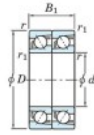

Deep groove ball bearing single row 7203-CDT-JTEKT - 7203-CDT-JTEKT

<https://www.123bearing.co.uk/bearing-housing/deep-groove-bearing/single-row/7203-cdt-jtekt>

Boundary dimensions

Bearing No.	Boundary dimensions(mm)						Basic load ratings(kN)		Fatigue load limit(kN)	factor	Limiting speeds(min-1)
	d	D	B	r1(mm)	r2(mm)	r3(mm)	Cr	Cor	C0	f0	Grease lub
7203CDT	17	40	24	0.6	0.3		22.1	11.8	0.89	13.4	18000

PRODUCT FEATURES

Brand	JTEKT
N° Ean13	3616060654694
Inside diameter	17 mm
Inside diameter	0.669" inch
Outside diameter	40 mm
Outside diameter	1.575" inch
Thickness	24 mm
Thickness	0.945" inch
Limiting speed	18000 rpm
Dynamic load	22.1 kN
Static load	11.8 kN
Packaging	1

contact@123bearing.co.uk

02038 087 274

CRT4 de Lesquin 60 Rue Du Haut De Sainghin 59273 Fretin FRANCE