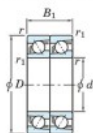

Deep groove ball bearing single row 7203-CDT-JTEKT - 7203-CDT-JTEKT

<https://www.123bearing.co.uk/bearing-housing/deep-groove-bearing/single-row/7203-cdt-jtekt>

Boundary dimensions

Bearing No.	Boundary dimensions(mm)						Basic load ratings(kN)		Fatigue load limit(kN)	factor	Limiting speeds(min-1)
	d	D	B	r1(mm)	r2(mm)	r (mm)	Cr	Cor	Co	f0	Grease lub
7203CDT	17	40	24	0.6	0.3		22.1	11.8	0.89	13.4	18000

PRODUCT FEATURES

Brand	JTEKT
N° Ean13	3616060654694
Inside diameter	17 mm
Inside diameter	0.669" inch
Outside diameter	40 mm
Outside diameter	1.575" inch
Thickness	24 mm
Thickness	0.945" inch
Limiting speed	18000 rpm
Dynamic load	22.1 kN
Static load	11.8 kN
Packaging	1

contact@123bearing.co.uk

02038 087 274

CRT4 de Lesquin 60 Rue Du Haut De Sainghin 59273 Fretin FRANCE