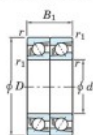

Deep groove ball bearing single row 7203-CDT-JTEKT - 7203-CDT-JTEKT

<https://www.123bearing.co.uk/bearing-housing/deep-groove-bearing/single-row/7203-cdt-jtekt>

Boundary dimensions

Bearing No.	Boundary dimensions(mm)					Basic load ratings(kN)		Fatigue load factor		Limiting speeds(min-1)
	d	D	B	r1(mm)	r2(mm)	Cr	Cor	C0	f0	
7203CDT	17	40	24	0.6	0.3	22.1	11.8	0.89	13.4	18000

PRODUCT FEATURES

Brand	JTEKT
N° Ean13	3616060654694
Inside diameter	17 mm
Inside diameter	0.669" inch
Outside diameter	40 mm
Outside diameter	1.575" inch
Thickness	24 mm
Thickness	0.945" inch
Limiting speed	18000 rpm
Dynamic load	22.1 kN
Static load	11.8 kN
Packaging	1

contact@123bearing.co.uk

02038 087 274

CRT4 de Lesquin 60 Rue Du Haut De Sainghin 59273 Fretin FRANCE