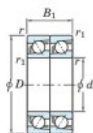

Deep groove ball bearing single row 7203-CDT-JTEKT - 7203-CDT-JTEKT

<https://www.123bearing.co.uk/bearing-housing/deep-groove-bearing/single-row/7203-cdt-jtekt>

Boundary dimensions

Bearing No.	Boundary dimensions(mm)						Basic load ratings(kN)		Fatigue load factor		Limiting speeds(min-1)
	d	D	B	r1(mm)	r2(mm)	r3(mm)	Cr	C0r	C0	f0	
7203CDT	17	40	24	0.6	0.3		22.1	11.8	0.89	13.4	18000 Grease lub

PRODUCT FEATURES

Brand	JTEKT
N° Ean13	3616060654694
Inside diameter	17 mm
Inside diameter	0.669" inch
Outside diameter	40 mm
Outside diameter	1.575" inch
Thickness	24 mm
Thickness	0.945" inch
Limiting speed	18000 rpm
Dynamic load	22.1 kN
Static load	11.8 kN
Packaging	1

contact@123bearing.co.uk

02038 087 274

CRT4 de Lesquin 60 Rue Du Haut De Sainghin 59273 Fretin FRANCE