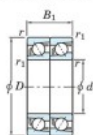

Deep groove ball bearing single row 7203-CDT-JTEKT - 7203-CDT-JTEKT

<https://www.123bearing.co.uk/bearing-housing/deep-groove-bearing/single-row/7203-cdt-jtekt>

Boundary dimensions

Bearing No.	Boundary dimensions(mm)						Basic load ratings(kN)		Fatigue load factor		Limiting speeds(min-1)
	d	D	B	r1(mm)	r2(mm)	Cr	C0r	C0	f0		
7203CDT	17	40	24	0.6	0.3	22.1	11.8	0.89	13.4	18000	

PRODUCT FEATURES

Brand	JTEKT
N° Ean13	3616060654694
Inside diameter	17 mm
Inside diameter	0.669" inch
Outside diameter	40 mm
Outside diameter	1.575" inch
Thickness	24 mm
Thickness	0.945" inch
Limiting speed	18000 rpm
Dynamic load	22.1 kN
Static load	11.8 kN
Packaging	1

contact@123bearing.co.uk

02038 087 274

CRT4 de Lesquin 60 Rue Du Haut De Sainghin 59273 Fretin FRANCE