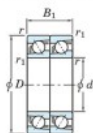

Deep groove ball bearing single row 7203-CDT-JTEKT - 7203-CDT-JTEKT

<https://www.123bearing.co.uk/bearing-housing/deep-groove-bearing/single-row/7203-cdt-jtekt>

Boundary dimensions

Bearing No.	Boundary dimensions(mm)						Basic load ratings(kN)		Fatigue load factor		Limiting speeds(min-1)
	d	D	B	r1(mm)	r2(mm)	Cr	C0r	C0	f0		
7203CDT	17	40	24	0.6	0.3	22.1	11.8	0.89	13.4	18000	

PRODUCT FEATURES

Brand	JTEKT
N° Ean13	3616060654694
Inside diameter	17 mm
Inside diameter	0.669" inch
Outside diameter	40 mm
Outside diameter	1.575" inch
Thickness	24 mm
Thickness	0.945" inch
Limiting speed	18000 rpm
Dynamic load	22.1 kN
Static load	11.8 kN
Packaging	1

contact@123bearing.co.uk

02038 087 274

CRT4 de Lesquin 60 Rue Du Haut De Sainghin 59273 Fretin FRANCE