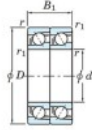

Deep groove ball bearing single row 7203-DT-JTEKT - 7203-DT-JTEKT

<https://www.123bearing.co.uk/bearing-housing/deep-groove-bearing/single-row/7203-dt-jtekt>

Boundary dimensions

Bearing No.	Boundary dimensions(mm)					Basic load ratings(kN)		Fatigue load factor		Limiting speeds(min-1) Grease lub.
	d	D	B	r1(mm)	r2(mm)	Cr	C0r	C0r	W	
7203DT	17	40	24	0.6	0.3	20.6	11	0.77	-	13000

PRODUCT FEATURES

Brand	JTEKT
N° Ean13	4549250192968
Inside diameter	17 mm
Outside diameter	40 mm
Thickness	24 mm
Limiting speed	13000 rpm
Dynamic load	20.6 kN
Static load	11 kN
Packaging	1

contact@123bearing.co.uk

02038 087 274

CRT4 de Lesquin 60 Rue Du Haut De Sainghin 59273 Fretin FRANCE