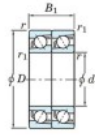

Deep groove ball bearing single row 7302-DT-JTEKT - 7302-DT-JTEKT

<https://www.123bearing.co.uk/bearing-housing/deep-groove-bearing/single-row/7302-dt-jtekt>

Boundary dimensions

Bearing No.	Boundary dimensions(mm)					Basic load ratings(kN)		Fatigue load factor		Limiting speeds(min-1)
	d	D	B	r1(mm)	r1(min)	Cr	Cor	Co	fo	Grease lub.
7302DT	15	42	26	1	0.6	27.3	14.4	1.1	-	12000

PRODUCT FEATURES

Brand	JTEKT
N° Ean13	3616060654663
Inside diameter	15 mm
Inside diameter	0.591" inch
Outside diameter	42 mm
Outside diameter	1.654" inch
Thickness	26 mm
Thickness	1.024" inch
Limiting speed	12000 rpm
Dynamic load	27.3 kN
Static load	14.4 kN
Packaging	1

contact@123bearing.co.uk

02038 087 274

CRT4 de Lesquin 60 Rue Du Haut De Sainghin 59273 Fretin FRANCE