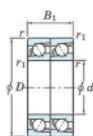

Deep groove ball bearing single row 7301-DT-JTEKT - 7301-DT-JTEKT

<https://www.123bearing.co.uk/bearing-housing/deep-groove-bearing/single-row/7301-dt-jtekt>

Boundary dimensions

Bearing No.	Boundary dimensions (mm)						Basic load ratings (kN)			Fatigue load factor	Limiting speeds (min-1)	
	d	D	B	r1 (min)	r2 (min)	Cr	C0r	C0i	R0			Grease Lub.
7301DT	12	37	24	1	0.6	22.7	10.5	0.82	-	16000		

PRODUCT FEATURES

Brand	JTEKT
N° Ean13	3616060654625
Inside diameter	12 mm
Inside diameter	0.472" inch
Outside diameter	37 mm
Outside diameter	1.457" inch
Thickness	24 mm
Thickness	0.945" inch
Limiting speed	16000 rpm
Dynamic load	22.7 kN
Static load	10.5 kN
Packaging	1

contact@123bearing.co.uk

02038 087 274

CRT4 de Lesquin 60 Rue Du Haut De Sainghin 59273 Fretin FRANCE