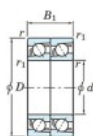

Deep groove ball bearing single row 7301-DT-JTEKT - 7301-DT-JTEKT

<https://www.123bearing.co.uk/bearing-housing/deep-groove-bearing/single-row/7301-dt-jtekt>

Boundary dimensions

Bearing No.	Boundary dimensions (mm)						Basic load ratings (kN)			Fatigue load factor	Limiting speeds (min-1)	
	d	D	B	r1 (min)	r2 (min)	Cr	C0r	C0r	Fl			Grease Lub.
7301DT	12	37	24	1	0.6	22.7	10.5	0.82	-	16000		

PRODUCT FEATURES

Brand	JTEKT
N° Ean13	3616060654625
Inside diameter	12 mm
Inside diameter	0.472" inch
Outside diameter	37 mm
Outside diameter	1.457" inch
Thickness	24 mm
Thickness	0.945" inch
Limiting speed	16000 rpm
Dynamic load	22.7 kN
Static load	10.5 kN
Packaging	1

contact@123bearing.co.uk

02038 087 274

CRT4 de Lesquin 60 Rue Du Haut De Sainghin 59273 Fretin FRANCE