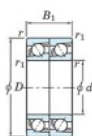

Deep groove ball bearing single row 7301-DT-JTEKT - 7301-DT-JTEKT

<https://www.123bearing.co.uk/bearing-housing/deep-groove-bearing/single-row/7301-dt-jtekt>

Boundary dimensions

Bearing No.	Boundary dimensions(mm)						Basic load ratings(kN)		Fatigue load factor		Limiting speeds(min-1)
	d	D	B	r1(min)	r1(max)	Cr	C0r	C0u	f0	Grease Lub.	
7301DT	12	37	24	1	0.6	22.7	10.5	0.82	-	16000	

PRODUCT FEATURES

Brand	JTEKT
N° Ean13	3616060654625
Inside diameter	12 mm
Inside diameter	0.472" inch
Outside diameter	37 mm
Outside diameter	1.457" inch
Thickness	24 mm
Thickness	0.945" inch
Limiting speed	16000 rpm
Dynamic load	22.7 kN
Static load	10.5 kN
Packaging	1

contact@123bearing.co.uk

02038 087 274

CRT4 de Lesquin 60 Rue Du Haut De Sainghin 59273 Fretin FRANCE