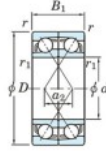

## Deep groove ball bearing single row 7076-BDF-FY-JTEKT - 7076-BDF-FY-JTEKT

<https://www.123bearing.co.uk/bearing-housing/deep-groove-bearing/single-row/7076-bdf-fy-jtekt>

Boundary dimensions

Single ball bearings Face to face (FF)

Bearing No.	Boundary dimensions(mm)					Basic load ratings(kN)		Fatigue load factor		Limiting speeds(min-1)
	d	D	B	r1(min)	r2(min)	Cr	Cor	C0	f0	Grease lub.
7076BDF FY	380	560	164	5	-	959	1740	41.5	-	560

## PRODUCT FEATURES

Brand	JTEKT
N° Ean13	3616060654526
Inside diameter	380 mm
Inside diameter	14.961" inch
Outside diameter	560 mm
Outside diameter	22.047" inch
Thickness	164 mm
Thickness	6.457" inch
Limiting speed	560 rpm
Dynamic load	956 kN
Static load	1740 kN
Packaging	1