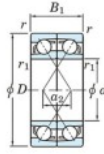

Deep groove ball bearing single row 7072-DF-FY-JTEKT - 7072-DF-FY-JTEKT

<https://www.123bearing.co.uk/bearing-housing/deep-groove-bearing/single-row/7072-df-fy-jtekt>

Boundary dimensions

Wider ball bearings Face to face (DF)

Bearing No.	Boundary dimensions(mm)					Basic load ratings(kN)		Fatigue	load	factor	Limiting
	d	D	B	r1(mm)	r1(min)	C _{0r}	C _{0R}	C _{0r}	limit(kN)	f0	speeds(min-1)
7072DF FY	360	540	164	5	-	1050	1830	44.5	-	-	800

PRODUCT FEATURES

Brand	JTEKT
N° Ean13	3616060654519
Inside diameter	360 mm
Outside diameter	540 mm
Thickness	164 mm
Limiting speed	800 rpm
Dynamic load	1050 kN
Static load	1830 kN
Packaging	1

contact@123bearing.co.uk