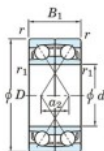

Deep groove ball bearing single row 7068-DF-FY-JTEKT - 7068-DF-FY-JTEKT

<https://www.123bearing.co.uk/bearing-housing/deep-groove-bearing/single-row/7068-df-fy-jtekt>

Boundary dimensions

Angular ball bearings Face to face (DF)

Bearing No.	Boundary dimensions(mm)					Basic load ratings(kN)		Fatigue load limit(kN)	factor	Limiting speeds(min-1)
	d	D	B	r1(min)	r1(max)	Cr	Cor			
7068DF FY	340	520	164	5	-	1020	1720	42.9	-	860

PRODUCT FEATURES

Brand	JTEKT
N° Ean13	3616060654496
Inside diameter	340 mm
Inside diameter	13.386" inch
Outside diameter	520 mm
Outside diameter	20.472" inch
Thickness	164 mm
Thickness	6.457" inch
Limiting speed	860 rpm
Dynamic load	1020 kN
Static load	1720 kN
Packaging	1