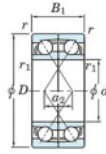

Deep groove ball bearing single row 7068-BDF-FY-JTEKT - 7068-BDF-FY-JTEKT

<https://www.123bearing.co.uk/bearing-housing/deep-groove-bearing/single-row/7068-bdf-fy-jtekt>

Boundary dimensions

Single row bearings Face to face (FF)

Bearing No.	Boundary dimensions (mm)					Basic load ratings (kN)		Fatigue load limit (kN)	Fatigue factor	Limiting speeds (min-1)
	d	D	B	r1 (min)	r1 (max)	Cr	Cor	— — —	f0	Grease lub.
7068BDF FY	340	520	164	5	-	914	1550	38.7	-	640

PRODUCT FEATURES

Brand	JTEKT
N° Ean13	3616060654489
Inside diameter	340 mm
Outside diameter	520 mm
Thickness	164 mm
Limiting speed	640 rpm
Dynamic load	914 kN
Static load	1550 kN
Packaging	1

contact@123bearing.co.uk