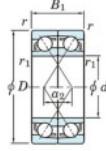

Deep groove ball bearing single row 7064-DF-FY-JTEKT - 7064-DF-FY-JTEKT

<https://www.123bearing.co.uk/bearing-housing/deep-groove-bearing/single-row/7064-df-fy-jtekt>

Boundary dimensions

Single ball bearings Face to face (DF)

Bearing No.	Boundary dimensions(mm)					Basic load ratings(kN)		Fatigue load limit(kN) C ₁₀	factor f ₀	Limiting speeds(min-1) Grease Lub.
	d	D	B	r (min)	r1 (min)	C _r	C _{0r}			
7064DF FY	320	480	148	4	-	887	1440	37.3	-	950

PRODUCT FEATURES

Brand	JTEKT
N° Ean13	3616060654472
Inside diameter	320 mm
Outside diameter	480 mm
Thickness	148 mm
Limiting speed	950 rpm
Dynamic load	887 kN
Static load	1440 kN
Packaging	1

contact@123bearing.co.uk