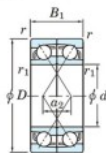

Deep groove ball bearing single row 7064-BDF-FY-JTEKT - 7064-BDF-FY-JTEKT

<https://www.123bearing.co.uk/bearing-housing/deep-groove-bearing/single-row/7064-bdf-fy-jtekt>

Boundary dimensions

Regular ball bearings Face to face (DF)

Bearing No.	Boundary dimensions(mm)					Basic load ratings(kN)		Fatigue load limit(kN)		Limiting speeds(min-1)
	d	D	B	r (min)	r1 (min)	C _r	C _{0r}	C _{0r}	f ₀	
7064BDF FY	320	480	148	4	-	795	1300	33.6	-	710

PRODUCT FEATURES

Brand	JTEKT
N° Ean13	3616060654465
Inside diameter	320 mm
Inside diameter	12.598" inch
Outside diameter	480 mm
Outside diameter	18.898" inch
Thickness	148 mm
Thickness	5.827" inch
Limiting speed	710 rpm
Dynamic load	795 kN
Static load	1300 kN
Packaging	1