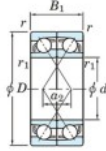

Deep groove ball bearing single row 7064-BDF-FY-JTEKT - 7064-BDF-FY-JTEKT

<https://www.123bearing.co.uk/bearing-housing/deep-groove-bearing/single-row/7064-bdf-fy-jtekt>

Boundary dimensions

Regular ball bearings Face to face (DF)

Bearing No.	Boundary dimensions(mm)					Basic load ratings(kN)		Fatigue load limit	factor	Limiting speeds(min-1)
	d	D	B	r (min)	r1 (min)	C _r	C _{0r}	lim		
7064BDF FY	320	480	148	4	-	795	1300	33.6	-	710

PRODUCT FEATURES

Brand	JTEKT
N° Ean13	3616060654465
Inside diameter	320 mm
Inside diameter	12.598" inch
Outside diameter	480 mm
Outside diameter	18.898" inch
Thickness	148 mm
Thickness	5.827" inch
Limiting speed	710 rpm
Dynamic load	795 kN
Static load	1300 kN
Packaging	1