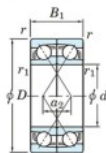

Deep groove ball bearing single row 7064-BDF-FY-JTEKT - 7064-BDF-FY-JTEKT

<https://www.123bearing.co.uk/bearing-housing/deep-groove-bearing/single-row/7064-bdf-fy-jtekt>

Boundary dimensions

Regular ball bearings Face to face (DF)

Bearing No.	Boundary dimensions(mm)					Basic load ratings(kN)		Fatigue load limit(kN)		Limiting speeds(min-1)
	d	D	B	r (mm)	r1 (mm)	C _r	C _{0r}	C _r	f ₀	
7064BDF FY	320	480	148	4	-	795	1300	33.6	-	710

PRODUCT FEATURES

Brand	JTEKT
N° Ean13	3616060654465
Inside diameter	320 mm
Inside diameter	12.598" inch
Outside diameter	480 mm
Outside diameter	18.898" inch
Thickness	148 mm
Thickness	5.827" inch
Limiting speed	710 rpm
Dynamic load	795 kN
Static load	1300 kN
Packaging	1