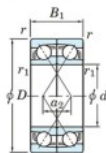

## Deep groove ball bearing single row 7064-BDF-FY-JTEKT - 7064-BDF-FY-JTEKT

<https://www.123bearing.co.uk/bearing-housing/deep-groove-bearing/single-row/7064-bdf-fy-jtekt>

Boundary dimensions

Model ball bearings Face to face (DF)

Bearing No.	Boundary dimensions(mm)					Basic load ratings(kN)		Fatigue load limit(kN)		Limiting speeds(min-1)
	d	D	B	r (min)	r1 (min)	C <sub>r</sub>	C <sub>0r</sub>	C <sub>0r</sub>	f <sub>0</sub>	
7064BDF FY	320	480	148	4	-	795	1300	33.6	-	710

## PRODUCT FEATURES

Brand	JTEKT
N° Ean13	3616060654465
Inside diameter	320 mm
Inside diameter	12.598" inch
Outside diameter	480 mm
Outside diameter	18.898" inch
Thickness	148 mm
Thickness	5.827" inch
Limiting speed	710 rpm
Dynamic load	795 kN
Static load	1300 kN
Packaging	1