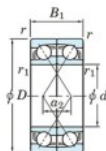

## Deep groove ball bearing single row 7064-BDF-FY-JTEKT - 7064-BDF-FY-JTEKT

<https://www.123bearing.co.uk/bearing-housing/deep-groove-bearing/single-row/7064-bdf-fy-jtekt>

Boundary dimensions

Regular ball bearings Face to face (DF)

Bearing No.	Boundary dimensions(mm)					Basic load ratings(kN)		Fatigue load limit(kN)		Limiting speeds(min-1)
	d	D	B	r (mm)	r1 (mm)	C <sub>r</sub>	C <sub>0r</sub>	C <sub>0r</sub>	f <sub>0</sub>	
7064BDF FY	320	480	148	4	-	795	1300	33.6	-	710

### PRODUCT FEATURES

Brand	JTEKT
N° Ean13	3616060654465
Inside diameter	320 mm
Inside diameter	12.598" inch
Outside diameter	480 mm
Outside diameter	18.898" inch
Thickness	148 mm
Thickness	5.827" inch
Limiting speed	710 rpm
Dynamic load	795 kN
Static load	1300 kN
Packaging	1