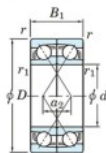

Deep groove ball bearing single row 7064-BDF-FY-JTEKT - 7064-BDF-FY-JTEKT

<https://www.123bearing.co.uk/bearing-housing/deep-groove-bearing/single-row/7064-bdf-fy-jtekt>

Boundary dimensions

Regular ball bearings Face to face (DF)

Bearing No.	Boundary dimensions(mm)					Basic load ratings(kN)		Fatigue load limit(kN)		Limiting speeds(min-1)
	d	D	B	r (min)	r1 (min)	C _r	C _{0r}	C _r	C _{0r}	
7064BDF FY	320	480	148	4	-	795	1300	33.6	-	710

PRODUCT FEATURES

Brand	JTEKT
N° Ean13	3616060654465
Inside diameter	320 mm
Inside diameter	12.598" inch
Outside diameter	480 mm
Outside diameter	18.898" inch
Thickness	148 mm
Thickness	5.827" inch
Limiting speed	710 rpm
Dynamic load	795 kN
Static load	1300 kN
Packaging	1