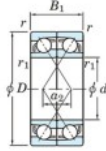

## Deep groove ball bearing single row 7064-BDF-FY-JTEKT - 7064-BDF-FY-JTEKT

<https://www.123bearing.co.uk/bearing-housing/deep-groove-bearing/single-row/7064-bdf-fy-jtekt>

Boundary dimensions

Regular ball bearings Face to face (DF)

Bearing No.	Boundary dimensions(mm)					Basic load ratings(kN)		Fatigue load limit(kN)		Factor	Limiting speeds(min-1)
	d	D	B	r1(min)	r1(max)	C <sub>r</sub>	C <sub>0r</sub>	C <sub>r</sub>	C <sub>0r</sub>		
7064BDF FY	320	480	148	4	-	795	1300	33.6	-	-	710

## PRODUCT FEATURES

Brand	JTEKT
N° Ean13	3616060654465
Inside diameter	320 mm
Inside diameter	12.598" inch
Outside diameter	480 mm
Outside diameter	18.898" inch
Thickness	148 mm
Thickness	5.827" inch
Limiting speed	710 rpm
Dynamic load	795 kN
Static load	1300 kN
Packaging	1