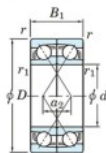

Deep groove ball bearing single row 7064-BDF-FY-JTEKT - 7064-BDF-FY-JTEKT

<https://www.123bearing.co.uk/bearing-housing/deep-groove-bearing/single-row/7064-bdf-fy-jtekt>

Boundary dimensions

Regular ball bearings Face to face (DF)

Bearing No.	Boundary dimensions(mm)					Basic load ratings(kN)		Fatigue load limit(kN)		Limiting speeds(min-1)
	d	D	B	r (min)	r1 (min)	C _r	C _{0r}	C _r	f ₀	
7064BDF FY	320	480	148	4	-	795	1300	33.6	-	710

PRODUCT FEATURES

Brand	JTEKT
N° Ean13	3616060654465
Inside diameter	320 mm
Inside diameter	12.598" inch
Outside diameter	480 mm
Outside diameter	18.898" inch
Thickness	148 mm
Thickness	5.827" inch
Limiting speed	710 rpm
Dynamic load	795 kN
Static load	1300 kN
Packaging	1