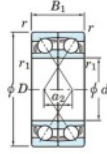

Deep groove ball bearing single row 7052-DF-FY-JTEKT - 7052-DF-FY-JTEKT

<https://www.123bearing.co.uk/bearing-housing/deep-groove-bearing/single-row/7052-df-fy-jtekt>

Boundary dimensions

40 wide ball bearings Face to face (DF)

Bearing No.	Boundary dimensions(mm)					Basic load ratings(kN)		Fatigue load limit(kN)	factor	Limiting speeds(min-1)
	d	D	B	r1(min)	r1(max)	Cr	C0r	C10	f0	Grease lub.
7052DF FY	260	400	130	4	-	661	956	27.1	-	1200

PRODUCT FEATURES

Brand	JTEKT
N° Ean13	3616060654403
Inside diameter	260 mm
Outside diameter	400 mm
Thickness	130 mm
Limiting speed	1200 rpm
Dynamic load	661 kN
Static load	956 kN
Packaging	1

contact@123bearing.co.uk