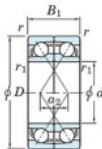

Deep groove ball bearing single row 7052-BDF-FY-JTEKT - 7052-BDF-FY-JTEKT

<https://www.123bearing.co.uk/bearing-housing/deep-groove-bearing/single-row/7052-bdf-fy-jtekt>

Boundary dimensions

Single row bearings Face to face (DF)

Bearing No.	Boundary dimensions(mm)					Basic load ratings(kN)		Fatigue load factor		Limiting speeds(min-1)
	d	D	B	r1(min)	r1(max)	C _r	C _{0r}	f ₀	Grease lub.	
7052BDF FY	260	400	130	4	-	592	862	24.4	-	910

PRODUCT FEATURES

Brand	JTEKT
N° Ean13	3616060654397
Inside diameter	260 mm
Outside diameter	400 mm
Thickness	130 mm
Limiting speed	910 rpm
Dynamic load	592 kN
Static load	862 kN
Packaging	1

contact@123bearing.co.uk