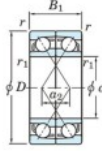

## Deep groove ball bearing single row 7048-DF-FY-JTEKT - 7048-DF-FY-JTEKT

<https://www.123bearing.co.uk/bearing-housing/deep-groove-bearing/single-row/7048-df-fy-jtekt>

Boundary dimensions

Original ball bearings Face to face (DF)

Bearing No.	Boundary dimensions(mm)					Basic load ratings(kN)		Fatigue load factor		Limiting speeds(min-1)
	d	D	B	r1(min)	r1(max)	Cr	Cor	Cur	f0	Grease lub.
7048DF FY	240	360	112	3	-	591	751	24.6	-	1400

## PRODUCT FEATURES

Brand	JTEKT
N° Ean13	3616060654366
Inside diameter	240 mm
Outside diameter	360 mm
Thickness	112 mm
Limiting speed	1400 rpm
Dynamic load	591 kN
Static load	751 kN
Packaging	1

[contact@123bearing.co.uk](mailto:contact@123bearing.co.uk)