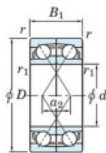

Deep groove ball bearing single row 7044-DF-FY-JTEKT - 7044-DF-FY-JTEKT

<https://www.123bearing.co.uk/bearing-housing/deep-groove-bearing/single-row/7044-df-fy-jtekt>

Boundary dimensions

For deep groove bearings Face to face (DF)

Bearing No.	Boundary dimensions(mm)					Basic load ratings(kN)		Fatigue load factor		Limiting speeds(min-1)
	d	D	B	r1(min)	r1(max)	Cr	Cor	Ca	f0	Grease lub.
7044DF FY	220	340	112	3	-	543	705	21.8	-	1500

PRODUCT FEATURES

Brand	JTEKT
N° Ean13	3616060654335
Inside diameter	220 mm
Outside diameter	340 mm
Thickness	112 mm
Limiting speed	1500 rpm
Dynamic load	543 kN
Static load	705 kN
Packaging	1

contact@123bearing.co.uk