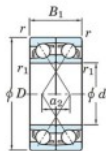

Deep groove ball bearing single row 7340-BDF-FY-JTEKT - 7340-BDF-FY-JTEKT

<https://www.123bearing.co.uk/bearing-housing/deep-groove-bearing/single-row/7340-bdf-fy-jtekt>

Boundary dimensions

Wide ball bearings Face to face (FF)

Bearing No.	Boundary dimensions(mm)						Basic load ratings(kN)		Fatigue load factor		Limiting speeds(min-1)
	d	D	B	r1(min)	r1(max)	Cr	Cor	Cu	f0	Grease lub.	
7340BDF FY	200	420	160	5	-	878	1200	35.3	-	1000	

PRODUCT FEATURES

Brand	JTEKT
N° Ean13	3616060654304
Inside diameter	200 mm
Outside diameter	420 mm
Thickness	160 mm
Limiting speed	1000 rpm
Dynamic load	878 kN
Static load	1200 kN
Packaging	1

contact@123bearing.co.uk