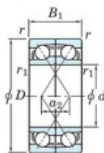

Deep groove ball bearing single row 7040-BDF-FY-JTEKT - 7040-BDF-FY-JTEKT

<https://www.123bearing.co.uk/bearing-housing/deep-groove-bearing/single-row/7040-bdf-fy-jtekt>

Boundary dimensions

Single ball bearings Face to face (FF)

Bearing No.	Boundary dimensions(mm)					Basic load ratings(kN)		Fatigue load limit(kN)	factor	Limiting speeds(min-1)
	d	D	B	r1(min)	r1(max)	Cr	Cor	C0	f0	Grease lub.
7040BDF FY	200	310	102	2.1	-	443	558	18.1	-	1300

PRODUCT FEATURES

Brand	JTEKT
N° Ean13	3616060654243
Inside diameter	200 mm
Outside diameter	310 mm
Thickness	102 mm
Limiting speed	1300 rpm
Dynamic load	443 kN
Static load	558 kN
Packaging	1

contact@123bearing.co.uk