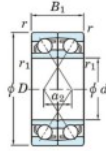

Deep groove ball bearing single row 7338-BDF-FY-JTEKT - 7338-BDF-FY-JTEKT

<https://www.123bearing.co.uk/bearing-housing/deep-groove-bearing/single-row/7338-bdf-fy-jtekt>

Boundary dimensions

Profile of bearings Face to face (DF)

Bearing No.	Boundary dimensions(mm)					Basic load ratings(kN)		Fatigue load factor		Limiting speeds(min-1)
	d	D	B	r1(mm)	r1(mm)	Cr	CDr	Cu	f0	Grease lub.
7338BDF FY	190	400	156	5	-	835	1100	33	-	1100

PRODUCT FEATURES

Brand	JTEKT
N° Ean13	3616060654212
Inside diameter	190 mm
Outside diameter	400 mm
Thickness	156 mm
Limiting speed	1100 rpm
Dynamic load	835 kN
Static load	1100 kN
Packaging	1

contact@123bearing.co.uk

02038 087 274