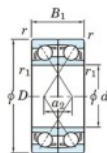

Deep groove ball bearing single row 7038-CDF-FY-JTEKT - 7038-CDF-FY-JTEKT

<https://www.123bearing.co.uk/bearing-housing/deep-groove-bearing/single-row/7038-cdf-fy-jtekt>

Boundary dimensions

Single ball bearings Face to face (FF)

Bearing No.	Boundary dimensions(mm)					Basic load ratings(kN)		Fatigue load factor		Limiting speeds(min-1)
	d	D	B	r1(min)	r1(max)	Cr	Cor	Grease	Oil	Grease lub.
7038CDF FY	190	290	92	2.1	-	485	585	21.1	15.9	2500

PRODUCT FEATURES

Brand	JTEKT
N° Ean13	3616060654175
Inside diameter	190 mm
Outside diameter	290 mm
Thickness	92 mm
Limiting speed	2500 rpm
Dynamic load	485 kN
Static load	585 kN
Packaging	1

contact@123bearing.co.uk