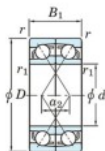

Deep groove ball bearing single row 7038-BDF-FY-JTEKT - 7038-BDF-FY-JTEKT

<https://www.123bearing.co.uk/bearing-housing/deep-groove-bearing/single-row/7038-bdf-fy-jtekt>

Boundary dimensions

Single row bearings Face to face (FF)

Bearing No.	Boundary dimensions(mm)					Basic load ratings(kN)		Fatigue load factor		Limiting speeds(min-1)
	d	D	B	r1(mm)	r1(mm)	Cr	Cor	Cu	f0	Grease lub.
7038BDF FY	190	290	92	2.1	-	395	483	16.3	-	1400

PRODUCT FEATURES

Brand	JTEKT
N° Ean13	3616060654151
Inside diameter	190 mm
Outside diameter	290 mm
Thickness	92 mm
Limiting speed	1400 rpm
Dynamic load	395 kN
Static load	483 kN
Packaging	1

contact@123bearing.co.uk