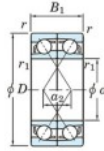

Deep groove ball bearing single row 7938-CDF-FY-JTEKT - 7938-CDF-FY-JTEKT

<https://www.123bearing.co.uk/bearing-housing/deep-groove-bearing/single-row/7938-cdf-fy-jtekt>

Boundary dimensions

(Single row bearings Face to face (FF))

Bearing No.	Boundary dimensions(mm)					Basic load ratings(kN)		Fatigue load factor		Limiting speeds(min-1)
	d	D	B	r1(min)	r1(max)	Cr	Cor	Cu	f0	Grease Lub.
7938CDF FY	190	260	66	2	-	322	394	13.7	16.5	2700

PRODUCT FEATURES

Brand	JTEKT
N° Ean13	3616060654144
Inside diameter	190 mm
Outside diameter	260 mm
Thickness	66 mm
Limiting speed	2700 rpm
Dynamic load	322 kN
Static load	394 kN
Packaging	1

contact@123bearing.co.uk