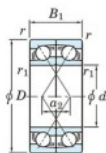

Deep groove ball bearing single row 7336-DF-FY-JTEKT - 7336-DF-FY-JTEKT

<https://www.123bearing.co.uk/bearing-housing/deep-groove-bearing/single-row/7336-df-fy-jtekt>

Boundary dimensions

4 balls ball bearings Face to face (DF)

Bearing No.	Boundary dimensions(mm)						Basic load ratings(kN)		Fatigue load limit(kN)	factor	Limiting speeds(min-1)
	d	D	B	r1(min)	r1(max)	-	Cr	Cor	Cu	f0	Grease lub.
7336DF FY	180	380	150	4	-	-	831	1070	33	-	1500

PRODUCT FEATURES

Brand	JTEKT
N° Ean13	3616060654137
Inside diameter	180 mm
Outside diameter	380 mm
Thickness	150 mm
Limiting speed	1500 rpm
Dynamic load	831 kN
Static load	1070 kN
Packaging	1

contact@123bearing.co.uk