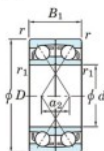

Deep groove ball bearing single row 7236-DF-FY-JTEKT - 7236-DF-FY-JTEKT

<https://www.123bearing.co.uk/bearing-housing/deep-groove-bearing/single-row/7236-df-fy-jtekt>

Boundary dimensions

Regular ball bearings Face to face (DF)

Bearing No.	Boundary dimensions (mm)					Basic load ratings (kN)		Fatigue load limit (kN)		Factor	Limiting speeds (min-1)
	d	D	B	r1 (min)	r1 (max)	Cr	Cor	C10	C0		
7236DF FY	180	320	104	4	-	596	724	23.7	-	-	1700

PRODUCT FEATURES

Brand	JTEKT
N° Ean13	3616060654106
Inside diameter	180 mm
Outside diameter	320 mm
Thickness	104 mm
Limiting speed	1700 rpm
Dynamic load	596 kN
Static load	724 kN
Packaging	1

contact@123bearing.co.uk