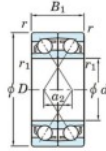

Deep groove ball bearing single row 7236-BDF-FY-JTEKT - 7236-BDF-FY-JTEKT

<https://www.123bearing.co.uk/bearing-housing/deep-groove-bearing/single-row/7236-bdf-fy-jtekt>

Boundary dimensions

Single ball bearings Face to face (FF)

Bearing No.	Boundary dimensions(mm)					Basic load ratings(kN)		Fatigue load factor		Limiting speeds(min-1)
	d	D	B	r (min)	r1 (min)	Cr	Cor	C0r	f0	Grease lub.
7236BDF FY	180	320	104	4	-	538	657	21.5	-	1300

PRODUCT FEATURES

Brand	JTEKT
N° Ean13	3616060654090
Inside diameter	180 mm
Inside diameter	7.087" inch
Outside diameter	320 mm
Outside diameter	12.598" inch
Thickness	104 mm
Thickness	4.094" inch
Limiting speed	1300 rpm
Dynamic load	538 kN
Static load	657 kN
Packaging	1