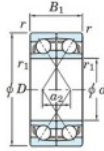

## Deep groove ball bearing single row 7036-CDF-FY-JTEKT - 7036-CDF-FY-JTEKT

<https://www.123bearing.co.uk/bearing-housing/deep-groove-bearing/single-row/7036-cdf-fy-jtekt>

Boundary dimensions

Single ball bearings Face to face (FF)

Bearing No.	Boundary dimensions(mm)					Basic load ratings(kN)		Fatigue load factor		Limiting speeds(min-1)
	d	D	B	r1(min)	r1(max)	Cr	Cor	Cu	f0	Grease lub.
7036CDF FY	180	280	92	2.1	-	473	553	20.7	15.7	2600

## PRODUCT FEATURES

Brand	JTEKT
N° Ean13	3616060654083
Inside diameter	180 mm
Inside diameter	7.087" inch
Outside diameter	280 mm
Outside diameter	11.024" inch
Thickness	92 mm
Thickness	3.622" inch
Limiting speed	2600 rpm
Dynamic load	473 kN
Static load	553 kN
Packaging	1