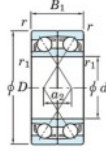

Deep groove ball bearing single row 7036-BDF-FY-JTEKT - 7036-BDF-FY-JTEKT

<https://www.123bearing.co.uk/bearing-housing/deep-groove-bearing/single-row/7036-bdf-fy-jtekt>

Boundary dimensions

Shoulder ball bearings Face to face (DF)

Bearing No.	Boundary dimensions (mm)						Basic load ratings (kN)		Fatigue load factor		Limiting speeds (min-1)
	d	D	B	r (min)	r1 (min)	Cr	C0r	C0	f0	Grease Lub.	
7036BDF FY	180	280	92	2.1	-	385	457	15.9	-	1400	

PRODUCT FEATURES

Brand	JTEKT
N° Ean13	3616060654069
Inside diameter	180 mm
Outside diameter	280 mm
Thickness	92 mm
Limiting speed	1400 rpm
Dynamic load	385 kN
Static load	457 kN
Packaging	1

contact@123bearing.co.uk