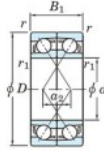

Deep groove ball bearing single row 7334-DF-FY-JTEKT - 7334-DF-FY-JTEKT

<https://www.123bearing.co.uk/bearing-housing/deep-groove-bearing/single-row/7334-df-fy-jtekt>

Boundary dimensions

Angular ball bearings Face to face (DF)

Bearing No.	Boundary dimensions (mm)					Basic load ratings (kN)		Fatigue load factor		Limiting speeds (min-1)
	d	D	B	r (mm)	r1 (mm)	Cr	Cor	f0	f0	Grease lub.
7334DF FY	170	360	144	4	-	789	969	30.7	-	1600

PRODUCT FEATURES

Brand	JTEKT
N° Ean13	3616060654021
Inside diameter	170 mm
Outside diameter	360 mm
Thickness	144 mm
Limiting speed	1600 rpm
Dynamic load	789 kN
Static load	969 kN
Packaging	1

contact@123bearing.co.uk