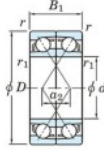

## Deep groove ball bearing single row 7234-CDF-FY-JTEKT - 7234-CDF-FY-JTEKT

<https://www.123bearing.co.uk/bearing-housing/deep-groove-bearing/single-row/7234-cdf-fy-jtekt>

Boundary dimensions

Single ball bearings Face to face (FF)

Bearing No.	Boundary dimensions(mm)						Basic load ratings(kN)		Fatigue load factor		Limiting speeds(min-1)
	d	D	B	r1(min)	r2(min)	Cr	Cor	Cu	f0	Grease lub.	
7234CDF FY	170	310	104	4	-	603	719	24	15.1	2500	

## PRODUCT FEATURES

Brand	JTEKT
N° Ean13	3616060654007
Inside diameter	170 mm
Outside diameter	310 mm
Thickness	104 mm
Limiting speed	2500 rpm
Dynamic load	603 kN
Static load	719 kN
Packaging	1

[contact@123bearing.co.uk](mailto:contact@123bearing.co.uk)