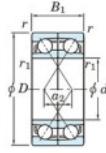

Deep groove ball bearing single row 7234-DF-FY-JTEKT - 7234-DF-FY-JTEKT

<https://www.123bearing.co.uk/bearing-housing/deep-groove-bearing/single-row/7234-df-fy-jtekt>

Boundary dimensions

Angular ball bearings Face to face (DF)

Bearing No.	Boundary dimensions(mm)					Basic load ratings(kN)		Fatigue load factor		Limiting speeds(min-1)
	d	D	B	r1(min)	r1(max)	Cr	Cor	f0		Grease Lub
7234DF FY	170	310	104	4	-	552	661	22	-	1800

PRODUCT FEATURES

Brand	JTEKT
N° Ean13	3616060653994
Inside diameter	170 mm
Outside diameter	310 mm
Thickness	104 mm
Limiting speed	1800 rpm
Dynamic load	552 kN
Static load	661 kN
Packaging	1

contact@123bearing.co.uk

02038 087 274