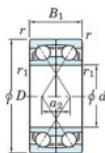

Deep groove ball bearing single row 7034-CDF-FY-JTEKT - 7034-CDF-FY-JTEKT

<https://www.123bearing.co.uk/bearing-housing/deep-groove-bearing/single-row/7034-cdf-fy-jtekt>

Boundary dimensions

Single ball bearings Face to face (FF)

Bearing No.	Boundary dimensions(mm)					Basic load ratings(kN)		Fatigue load factor		Limiting speeds(min-1)
	d	D	B	r1(min)	r1(max)	Cr	Cor	ff	f0	Grease lub.
7034CDF FY	170	260	84	2.1	-	415	469	17.9	15.9	2900

PRODUCT FEATURES

Brand	JTEKT
N° Ean13	3616060653970
Inside diameter	170 mm
Inside diameter	6.693" inch
Outside diameter	260 mm
Outside diameter	10.236" inch
Thickness	84 mm
Thickness	3.307" inch
Limiting speed	2900 rpm
Dynamic load	415 kN
Static load	469 kN
Packaging	1