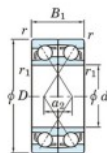

Deep groove ball bearing single row 7034-CDF-FY-JTEKT - 7034-CDF-FY-JTEKT

<https://www.123bearing.co.uk/bearing-housing/deep-groove-bearing/single-row/7034-cdf-fy-jtekt>

Boundary dimensions

Single ball bearings Face to face (FF)

Bearing No.	Boundary dimensions(mm)					Basic load ratings(kN)		Fatigue load factor		Limiting speeds(min-1)
	d	D	B	r1(min)	r1(max)	Cr	Cor	f0	Grease lub.	
7034CDF FY	170	260	84	2.1	-	415	469	17.9	15.9	2900

PRODUCT FEATURES

Brand	JTEKT
N° Ean13	3616060653970
Inside diameter	170 mm
Outside diameter	260 mm
Thickness	84 mm
Limiting speed	2900 rpm
Dynamic load	415 kN
Static load	469 kN
Packaging	1

contact@123bearing.co.uk